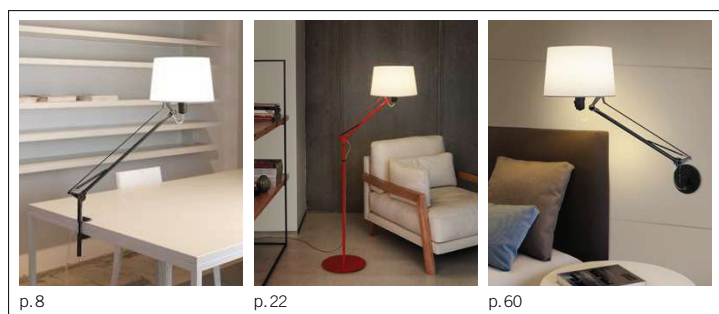

LEKTOR

GABRIEL TEIXIDÓ

NEW

Lámpara de sobremesa con luz directa y difusa. Se caracteriza por su brazo abatible y giratorio. Interruptor en el portalámparas.

BOMBILLAS

- 1x100 W máx. (E-27)
- 1x20 W máx. bajo consumo esférica (E-27)

ACABADOS

Blanco, naranja, gris-piedra y verde-musgo.
Pantalla: policarbonato blanca.

Table lamp with direct and diffuse light. Adjustable and movable arm. Switch on the lampholder.

BULBS

- 1x100 W max. (E-27)
- 1x20 W max. spherical low energy (E-27)

FINISHES

White, orange, stone-grey and moss-green.
Shade: white polycarbonate.

p. 8

p. 22

p. 60