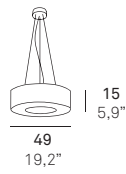

SATURNIA

SATURNIA
Oskar Cerezo

SUSPENSION
SAT S CHW

SUSPENSION
SAT SM CHW

SUSPENSION
SAT SG CHW

WORLD / MUNDIAL

1 x 40 w
T-9
Round fluorescent
Fluorescente redondo

3 x 24 w
T-5
Linear fluorescent
Fluorescente lineal