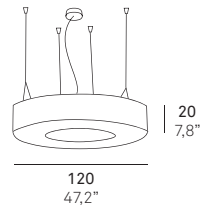

SATURNIA

SATURNIA
Oskar Cerezo

SUSPENSION
SAT S CHW

SUSPENSION
SAT SM CHW

SUSPENSION
SAT SG CHW

WORLD / MUNDIAL

1 x 40 w
T-9
Round fluorescent
Fluorescente redondo

3 x 24 w
T-5
Linear fluorescent
Fluorescente lineal