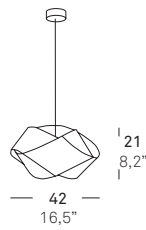

NUT

NUT
Lzf Lamps

SUSPENSION
NUT S CHW

WORLD / MUNDIAL

- ⦿ 1 x 20 w
E-27 Ø95
CFL globe
Globo bajo
consumo

USA / EEUU

- ⦿ 1 x Globe CFL 15W
Medium base
or
GU-24 Base

NATURAL WOOD CHW: 20 american white wood, 21 cherry, 22 beech, 24 yellow, 25 orange, 26 red, 27 green and 29 grey.