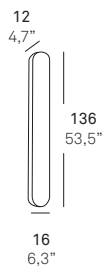

WALL / APLIQUE
I AG CHW

.....

1 x 54 w
T-5
Linear fluorescent
Fluorescente lineal

.....

1 x 54 w
T-5
Linear fluorescent
110v - 277v
multivolt ballast

ADA compliant