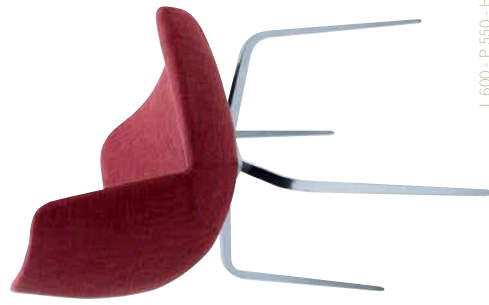

SEDIA / CHAIR  
**Archetto**  
design Mauro Lipparini

POLTRONCINA CON SEDUTA IN POLIURETANO  
ESPANSO SCHIUMATO A FREDDO, RIVESTITA IN  
TESSUTO, ECOPELLE, PELLE O CUOIO (SFILABILE).  
SMALL ARMCHAIR, FRAME IN EXPANDED  
POLYURETHANE (COLD-SPRAYED), UPHOLSTERED  
WITH FABRIC, LEATHER, ECO-LEATHER OR  
THICK LEATHER.

L 600 - P 550 - H 830 mm  
W 23 5/8" - D 21 5/8" - H 32 5/8"