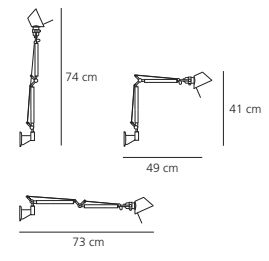

HALO max 1x70W (E27) - ES, included

Tolomeo mini parete

HALO max 1x70W (E27) - ES, included

Tolomeo micro parete

HALO max 1x60W (E 14) – QT 26

FLUO 1x18W (G 24 q-2) - TC-DEL
 Electronic ballast, darklight louvre included