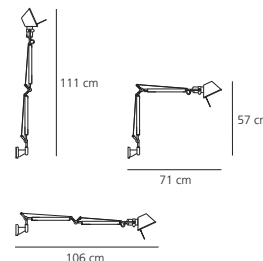

HALO max 1x70W (E27) - ES, included

Tolomeo mini parete

HALO max 1x70W (E27) - ES, included

Tolomeo micro parete

HALO max 1x60W (E 14) – QT 26

FLUO 1x18W (G 24 q-2) - TC-DEL
 Electronic ballast, darklight louvre included