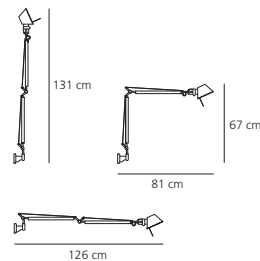

Specificità: sistema di equilibratura a molle.

Light emission

Materials
Cantilevered arms in polished aluminium; diffuser in matt anodised or polished aluminium; joints and wall support in polished aluminium.

Matériaux
Structure à bras articulés en aluminium poli; diffuseur en aluminium anodisé opaque ou aluminium brillant; rotules et support applique en aluminium brillant.

Materialien
Verstellbare Leuchtenarme aus glänzendem Aluminium; Leuchtenkopf aus matt-eloxiertem oder poliertem Aluminium; Gelenke und Sockel der Wandleuchte aus poliertem Aluminium.

Materiales
Estructura de brazos móviles, de aluminio pulido; difusor de aluminio anodizado mate o brillante; articulaciones y soporte de pared, de aluminio brillante.

Specification
System of spring balancing.

Spécificité
Système d'équilibrage à ressorts.

Spezifikation
Mit Federausgleichsystem.

Especificaciones
Sistema de compensación dinámica de resortes.

Colours

Tolomeo parete

- Metal grey (all versions)
- Black (halo and fluo version only)
- Mirror (halo version only)
- White (halo version only)

Tolomeo Mini parete

- Metal grey (all versions)
- Black (halo and fluo version only)

Tolomeo Micro parete

- Metal grey
- Black
- Metal dark grey
- Metal Red
- Metal Yellow
- Bronze
- Metal Orange
- Metal Green
- Metal Turquoise
- Metal Blue
- Mirror

Tolomeo Braccio

- Metal grey

Tolomeo parete

HALO max 1x70W (E27) - ES, included