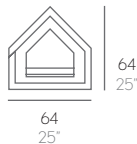

PET HOUSES

HPL phenolic board. Polyurethane foam rubber covered with water-repellent fabric. Removable fabric cover.

NOTE: No special sizes available in this collection.

PESO. WEIGHT.
kg 4,7 kg - 10,34 lbs

VOLUMEN. VOLUME.
m³ 0,01 m³ - 0,35 ft³

PESO. WEIGHT.
kg 12,7 kg - 27,94 lbs

VOLUMEN. VOLUME.
m³ 0,02 m³ - 0,7 ft³

COLORES. COLOURS.

Blanco
White

Rojo
Red

Antracita
Anthracite