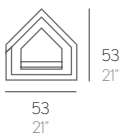

PET HOUSES

HPL phenolic board. Polyurethane foam rubber covered with water-repellent fabric. Removable fabric cover.

NOTE: No special sizes available in this collection.

PESO. WEIGHT.
kg 4,7 kg - 10,34 lbs

VOLUMEN. VOLUME.
m³ 0,01 m³ - 0,35 ft³

PESO. WEIGHT.
kg 12,7 kg - 27,94 lbs

VOLUMEN. VOLUME.
m³ 0,02 m³ - 0,7 ft³

COLORES. COLOURS.

Blanco
White

Rojo
Red

Antracita
Anthracite