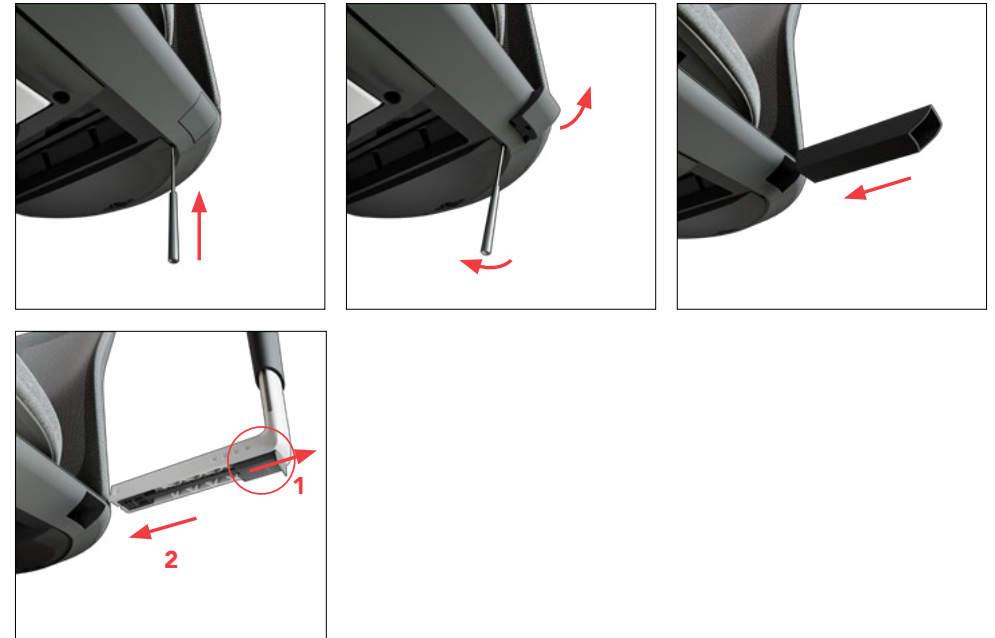

Congratulations on the delivery
of your new chair!

HÅG Futu[®] task chair
+ Accessories
Assembly guide

HÅG

Assembly Guide: HÅG Futu mesh 1100 & HÅG Futu solid 1200

After Assembly Guide: Armrests

After Assembly Guide: Lumbar support