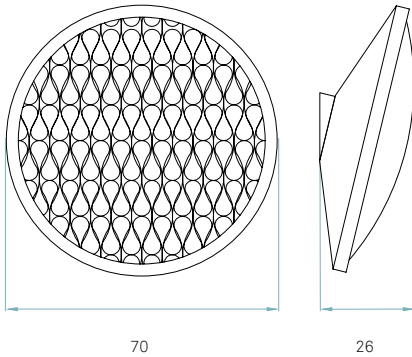

Components

DIFF

Diffuser

Matt satin acrylic

Back plate

White or Black or Gold

LED

LED