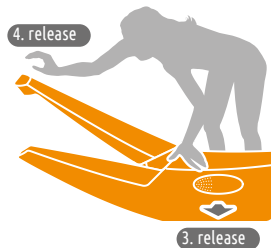

GAS-ADJUSTMENT SYSTEM