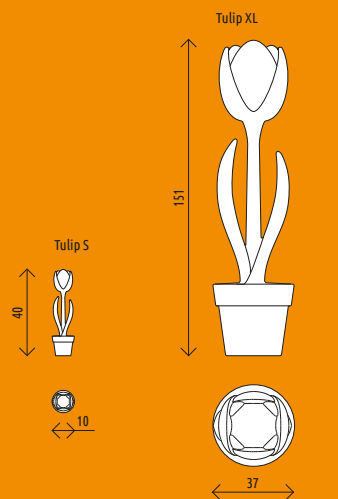

Tulip S-XL by Moredesign pag. 272

rotazionale

verniciatura

Tulip XL UK
1x28W T5 230V 50/60HZ IP44

Tulip XL indoor
1x28W T5 50/60HZ IP20

Tulip XL outdoor
1x28W T5 230V 50/60HZ IP44

Tulip S indoor
Led 3V 230V 50/60HZ IP20