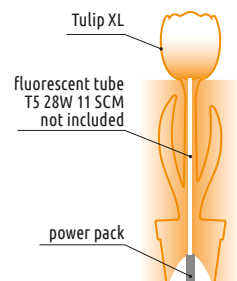

gestibile con il piede, per uso esterno di un cavo in neoprene con protezione IP dagli agenti atmosferici: entrambi i modelli dispongono di piastra invisibile di fissaggio a terra con funzione antivento e antitaccheggio.

EN Tulip is a decorative item for both indoor and outdoor spaces. It is impactful and scenic since it resembles a tulip. Myyour makes it in two different versions: Tulip S and Tulip XL. The first is an ideal courtesy lamp for tables and night stands. It diffuses a soft and pleasant light from within. It is a perfect background light for when you are watching TV and it comforts children at night. The second is substantially bigger. It can be used in two different ways: without lights, it stands like an original and colorful decorative element,

whereas with lights, its illumination becomes the evocative symbol of pleasant and welcoming serenity. The Tulip S model, only available in the embossed print version, has a LED driver inside. This LED is characterized by its low-power consumption level and by its excellent performance in terms of time. It lets a thoughtful light flow through areas and it ensures a carefully optimized light source. Tulip XL offers more choices: the version without lights is available in an embossed print version, but also in a glossy paint version, while the version with the low-power consumption neon light source is available only in the embossed print version. When used indoors, Tulip XL has a wire with a switch at the base of its foot,