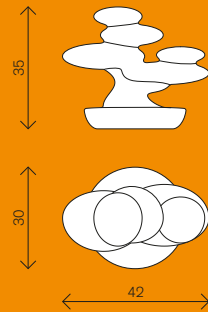

Bonsai by Moredesign pag. 280

rotazionale

piegatura tubi

Bonsai indoor
Led 4,8V 50/60HZ IP20

Bonsai outdoor
Led 4,8V 50/60HZ IP44

Bonsai battery
Charging method: Lithium electric induction
220V 50/60 Hz IP20 classe II
Recharging time: 4-5Hours
Working time: 6-8Hours
7.5V 3.5W IP68