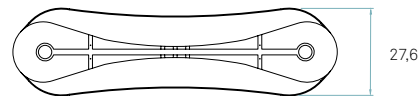

New Wave / SUSPENSION
by Ray Power

References

NWAV S

Light Emission
Direct

Certificates

Class II

Wood shade colors

Exterior

26 Red

Interior

24 Yellow

&

Exterior

30 Turquoise

Interior

24 Yellow

Components

Metal canopy

White
ø 8 cm

Electrical cable

Transparent
2 m drop

Steel cable

4 x 2 m drop

Box size

120 x 30 x 32 cm

Box volume

0,11 m³

Weight

Gross - 3,9 Kg
Net - 1,7 Kg

Recommended bulbs (Not Included)

E27

CFL Mini Globe
2 x 9 w max
or

CFL Spherical DIM *
2 x 11 w max
or

LED Spherical
2 x 16,5 w max

Dimming

* Requires a dial or
switch dimmer.
Not included

Energy class

Details

Input
Voltage

Luminous
Flux

CRI

Watt.

CCT

Lifetime
(L70)

CFL Mini Globe 9 w E27

220V-240V

405 lm

82

9 W

2700 °K

15000 h

CFL Spherical 11 w E27

220V-240V

570 lm

82

11 W

2700 °K

10000 h

LED Spherical 16,5 w E27

220V-240V

1521 lm

80

16,5 W

2800 °K

25000 h