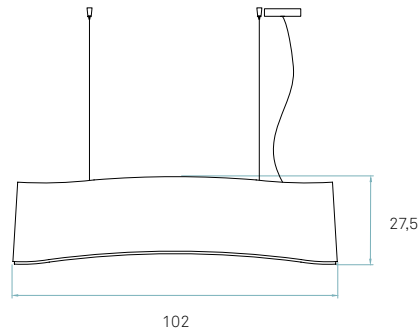

New Wave / SUSPENSION
by Ray Power

References

NWAV S

Light Emission
Direct

Certificates

Class II

Wood shade colors

Exterior

26 Red

Interior

24 Yellow

&

Exterior

30 Turquoise

Interior

24 Yellow

Components

Metal canopy

White
ø 8 cm

Electrical cable

Transparent
2 m drop

Steel cable

4 x 2 m drop

Box size

120 x 30 x 32 cm

Box volume

0,11 m³

Weight

Gross - 3,9 Kg
Net - 1,7 Kg

Recommended bulbs (Not Included)

E27

CFL Mini Globe
2 x 9 w max
or

CFL Spherical DIM *
2 x 11 w max
or

LED Spherical
2 x 16,5 w max

Dimming

* Requires a dial or
switch dimmer.
Not included

Energy class

Details

Input
Voltage

Luminous
Flux

CRI

Watt.

CCT

Lifetime
(L70)

CFL Mini Globe 9 w E27

220V-240V

405 lm

82

9 W

2700 °K

15000 h

CFL Spherical 11 w E27

220V-240V

570 lm

82

11 W

2700 °K

10000 h

LED Spherical 16,5 w E27

220V-240V

1521 lm

80

16,5 W

2800 °K

25000 h