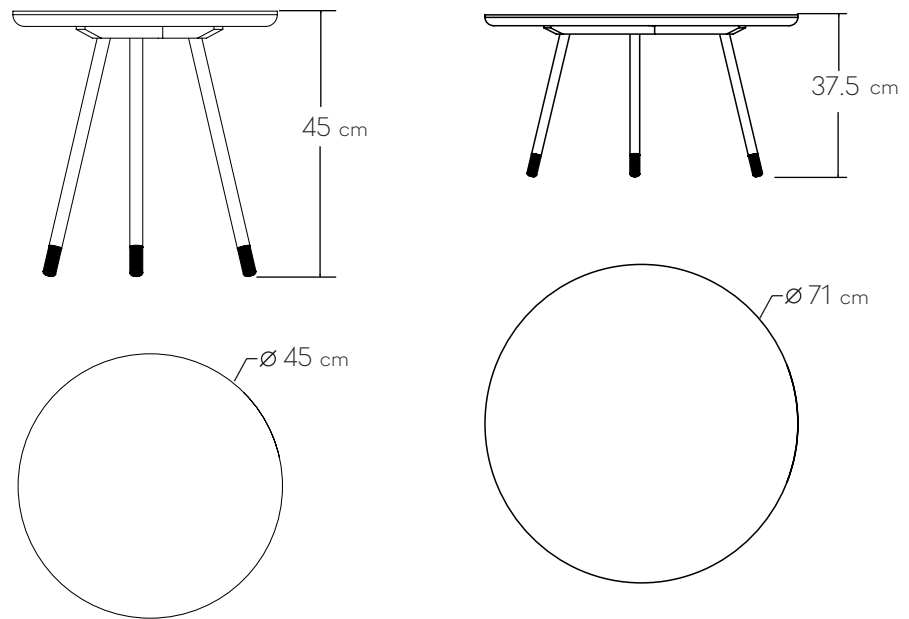

Medidas/Measures

Materiales /Material

Madera de Roble / Oak Wood

Corcho natural / Natural Cork

Acabado/Finish

Negro (RAL 9005), Blanco (RAL 9003), Gris (RAL 7040), Naranja (RAL 2009)

Black (RAL 9005), White (RAL 9003), Grey (RAL 7040), Orange (RAL 2009)

Embalaje/Packaging

Pequeño / Small

50cm x 50cm x 10hcm  
19.6in x 19.6in x 3.9h in

Grande/ Large

76cm x 76cm x 10hcm  
30in x 30in x 3.9h in