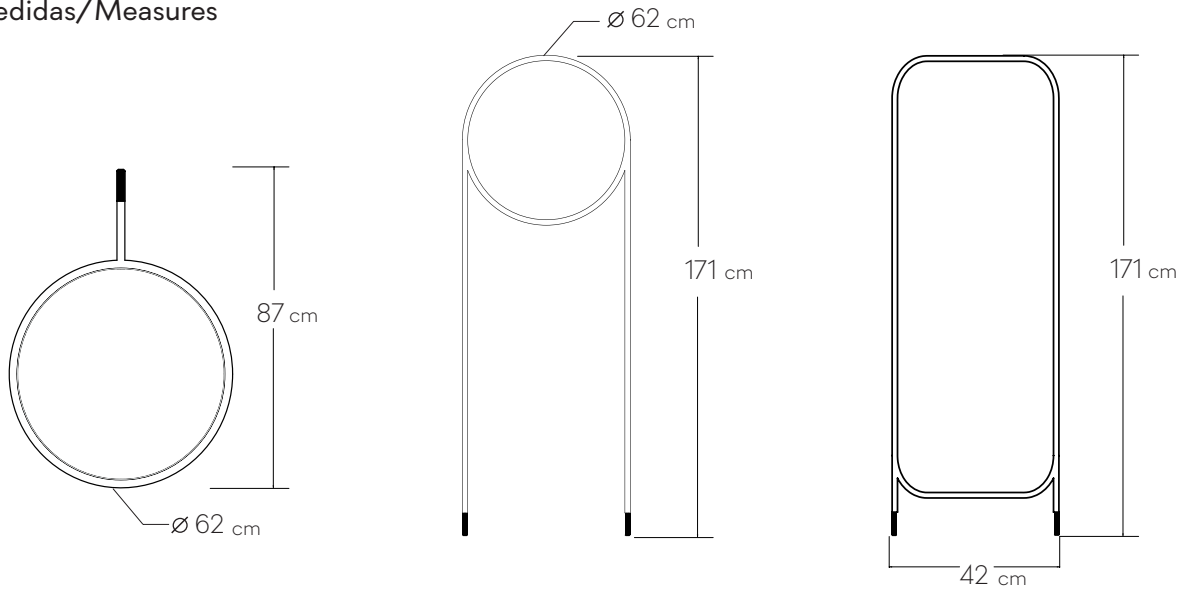

Medidas/Measures

Materiales /Material

Tubo de hierro / Steel tube

Corcho natural / Natural Cork

Acabado/Finish

Negro (RAL 9005), Blanco (RAL 9003)

Black (RAL 9005), White (RAL 9003)

Embalaje/Packaging

Hang Mirror	Circular Mirror	Vertical Mirror
90cm x 60cm x 10h cm 35.4 in x 23.6 in x 3.9h in	180cm x 60cm x 10h cm 70.8 in x 23.6 in x 3.9h in	180cm x 60cm x 10h cm 70.8 in x 23.6 in x 3.9h in