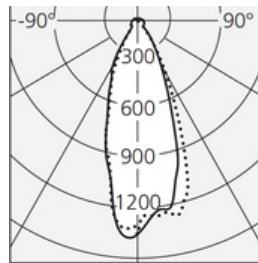

Laguna LED	LED	luminaire
Power	11W	15W
Flux	975lm	538lm
CCT	3000K	3000K
CRI		
Color Tolerance	2SDCM	
Service Life	L70(6K)>36.300h	
Efficiency		74%
Efficacy	88lm/W	41,7lm/W

Cd/klm

Laguna LED	LED	luminaire
Power	20W	20W
Flux	1870lm	1211lm
CCT	3000K	3000K
CRI		
Color Tolerance	2SDCM	
Service Life	L70(6K)>36.300h	
Efficiency		74%
Efficacy	94lm/W	50,8lm/W