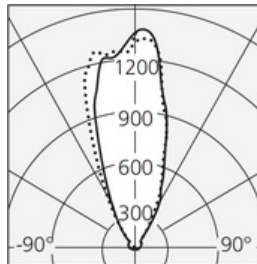

Cd/klm

Laguna LED	LED	luminaire
Power	20W	24W
Flux	1870lm	1211lm
CCT	3000K	3000K
CRI		
Color Tolerance	2SDCM	
Service Life	L70(6K)>36.300h	
Efficiency		65%
Efficacy	94lm/W	50lm/W