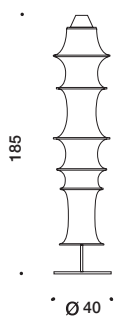

misure in cm / dimension in cm