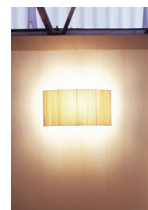

MODEL

COLLECTION

Comodín