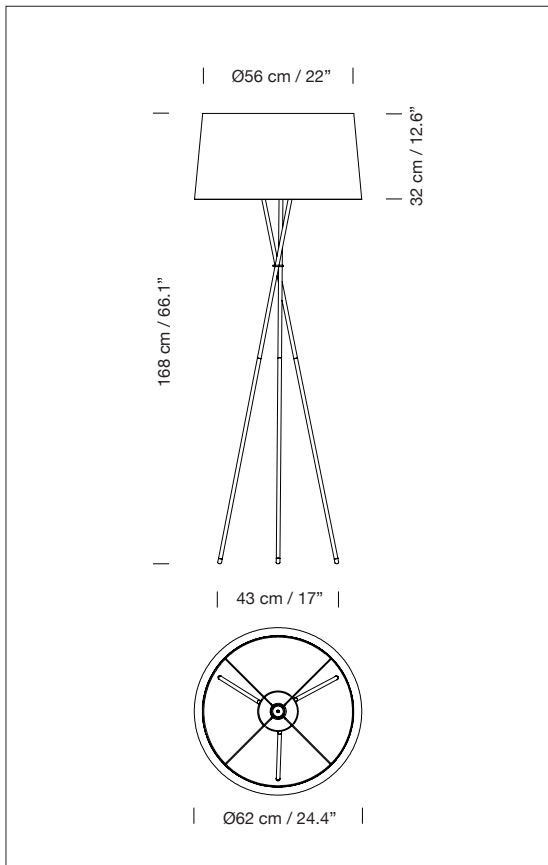

MODEL

COLLECTION