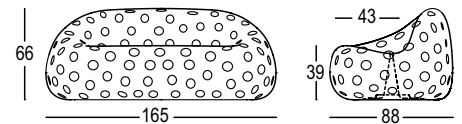

AIRBALL SOFA

DESIGN ALBERTO BROGLIATO

Material: Polietilene / Polyethylene

Gross Weight: Kg 30,4

Use: **INDOOR / OUTDOOR**

COLORI BASE / BASIC COLOURS

ART. 6283 | AIRBALL SOFA

RIGIDA / HARD