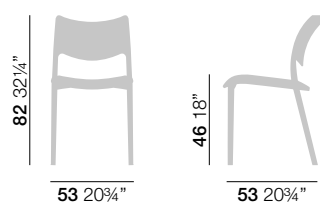

See the complete STUA Upholstery Collection at pages 6-7.

COM, customer fabric

<u>FABRIC NEEDED FOR 1 CHAIR</u>		
1 seat	60 x 60 cm	23½" x 23½"

DIMENSIONS

STACKABILITY

Laclasia can be stacked up to 4 units on the floor
Up to 3 units with upholstered seat.

PACKING

1 box: 1 to 4 Laclasia

Size: 60 x 77 x 101 cm

Volume: 0,47 m³

Weight 1 box with 1 chair: 7 kg.

Weight 1 box with 4 chairs: 26 kg

STUA: NEW UPHOLSTERY COLLECTION

GROUP 1