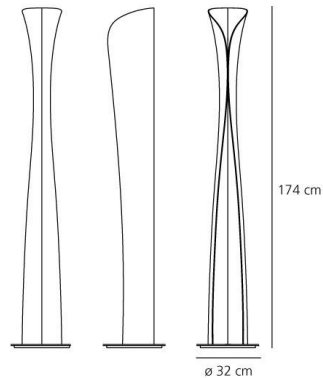

PRODUCT DATA SHEET

Cadmo Black/white

**DESIGN BY :**

Karim Rashid
2006

MATERIALS :

Steel

DESCRIPTION :

Floor lamp. A steel panel screens and releases a soft indirect light upwards together with a diffused light along the vertical aperture of the lamp. Combination of halogen light sources, for indirect and diffused emission, with separate switching. Painted steel body lamp, with cover-base in painted inox-steel.

OPTICS

Emission: Indirect And Diffused

DIMENSIONS

Height: (cm) 174
Cutout width: (cm) 32
Cutout shape:

LAMPS INCLUDED

Category: HALO
Number: 1
Lbs: Qt-de12
Watt: 230
Socket: R7s
Type: Hdg
Colour Rendering: 1a
Colour temperature (K): 3000
Duration (h): 2000

Category: HALO
Number: 1
Lbs: R63
Watt: 60
Socket: E27
Type: Irr
Colour Rendering: 1a
Colour temperature (K): 2500

DIMENSIONS**LAMP**

IP 20     

Dimmer

ELECTRICAL

Voltage: 220V-240V