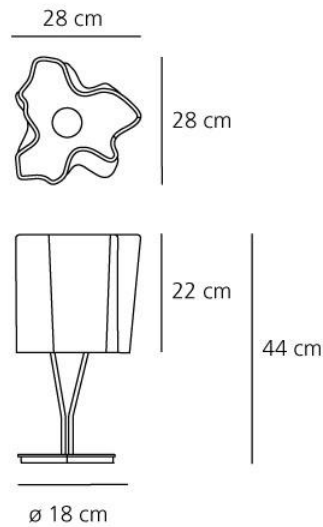

Equipped with a touch dimmer to adjust the light intensity.

Light emission

● Diffused And Direct

IP 20     
Dimmer

TECHNICAL DATA SHEET

FEATURES

Product name: Logico tavolo mini
Article Code: 0700020A
Colour: White
Material: Painted metal, blown glass
Series: Design
Environment: Indoor
Area contract: Hospitality Hotel, Hospitality Restaurant, Office

OPTICS

Emission: Diffused And Direct

DIMENSIONS

Length: (cm) 28
Width: (cm) 28
Height: (cm) 44
Base Diameter: (cm) 18
Cutout shape:

LAMPS NOT INCLUDED

Category: HALO
Number: 3
Lbs: D45
Watt: 28
Socket: E14
Class: A

DIMENSIONS**LAMP**

IP 20     

Dimmer

ELECTRICAL

Voltage: 220V-240V